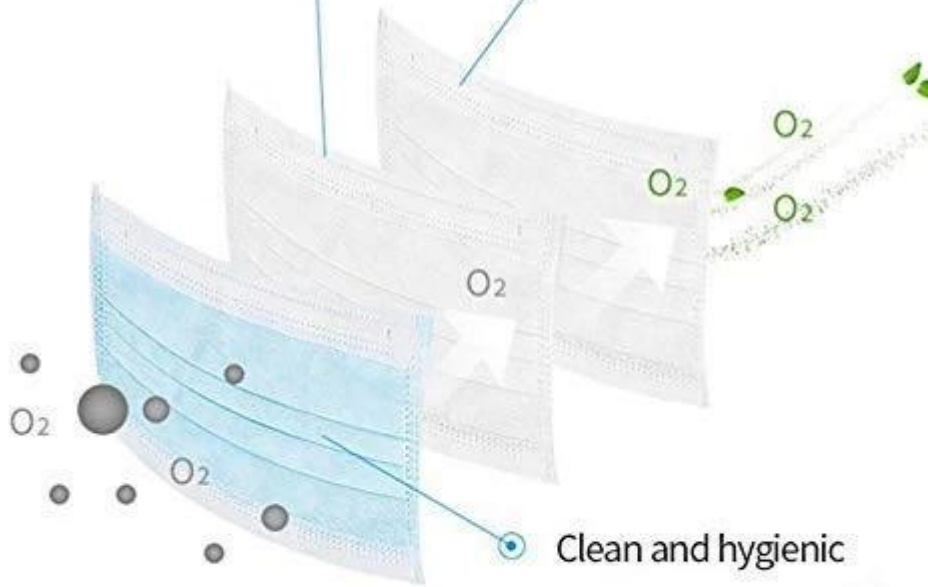

محبوكة مكافحة الفيروسات القابل للتصرف القابل للطلي قناع نصف الوجه للاستخدام الطبي الذاتي

Non-woven fabric

3-layer protective mask

Non-woven fabric

3-layer protective mask

Soft Fabric

Non-woven fabric, moisture-proof, breathable, non-toxic, non irritating, soft and comfortable

Ear Band Design

Easy to use and easy to carry

HOW TO USE:

-  1. Pull an extend the mask with two hands and be sure the nose clip is upward.
-  2. Hold the mask on the face and pull the elastic band to the ears.
-  3. Press the nose clip to fit the shape of the nose.
-  4. Do not reuse.

shipment

PRODUCTION PROCEDURES

1. EDGE STITCH

2. CUT FABRIC

3. SEWING

4. TIP ASSEMBLY

5. SEW UP

6. QUALITY CHECK