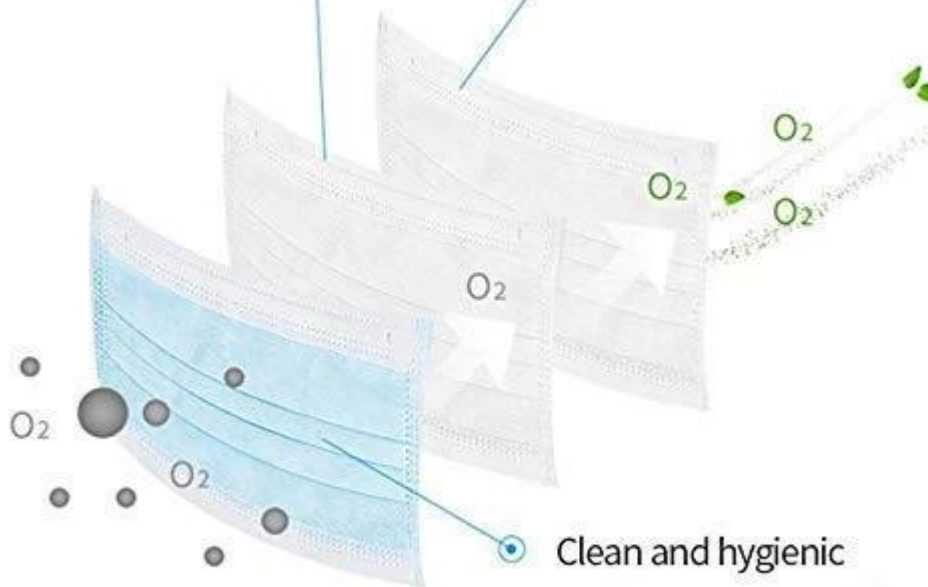

محبوكة مكافحة الفيروسات القابل للتصرف القابل للطلي قناع نصف الوجه للاستخدام الطبي الذاتي

Non-woven fabric

3-layer protective mask

Non-woven fabric

3-layer protective mask

Soft Fabric

Non-woven fabric, moisture-proof, breathable, non-toxic, non irritating, soft and comfortable

Ear Band Design

Easy to use and easy to carry

HOW TO USE:

-  1. Pull an extend the mask with two hands and be sure the nose clip is upward.
-  2. Hold the mask on the face and pull the elastic band to the ears.
-  3. Press the nose clip to fit the shape of the nose.
-  4. Do not reuse.

shipment

PRODUCTION PROCEDURES

1. EDGE STITCH

2. CUT FABRIC

3. SEWING

4. TIP ASSEMBLY

5. SEW UP

6. QUALITY CHECK