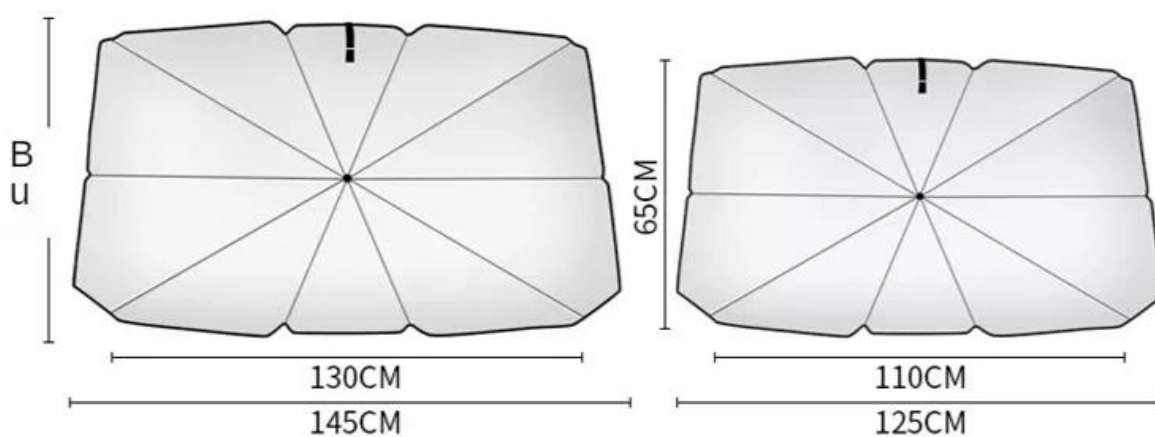

| | |
|---------------|---|
| Product Name | umbrella |
| Size | 125cm,140cm |
| Fabric | Pongee |
| Frame | Steel |
| Packaging | 1Pcs/OPP, 50Pcs/Ctn |
| Usage | Waterproof,Windproof,Promotion,Sun umbrella |
| Color | Customized |
| MOQ | 50Pcs |
| Sample time | 3-7 days |
| lead time | 10-35 days after confirming the order |
| Payment Terms | L/C, T/T,Western Union |
| Trade Terms | EXW, FOB(Ningbo, shanghai) |

**Before
Using** 

70°C

VS

**After
Using** 

30°C

Suitable assorted styles

Large size

Small size