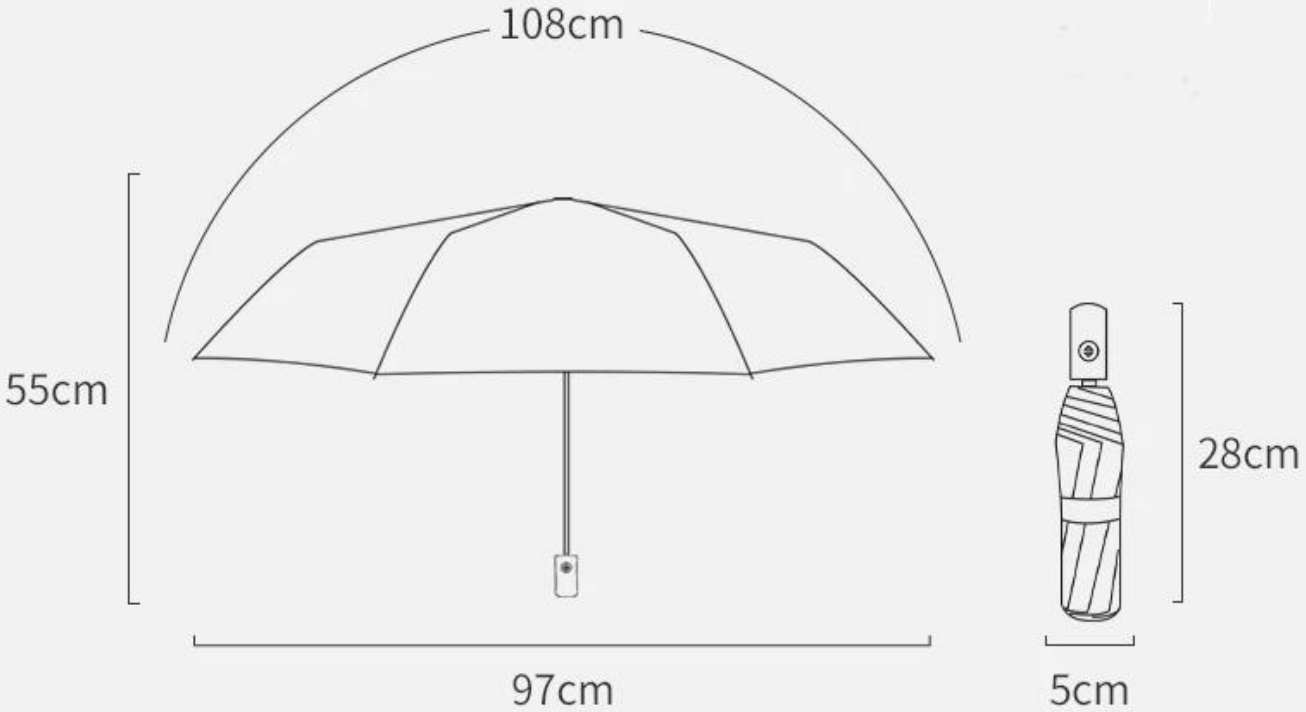

item	value
Open Diameter	97cm
Brand Name	Lotus-umbrella
Fabric	190T Pongee Fabric
Frame	Metal Frame
Packing Size	58*30*22cm
Weight	360g/pc

# Product Size

Details