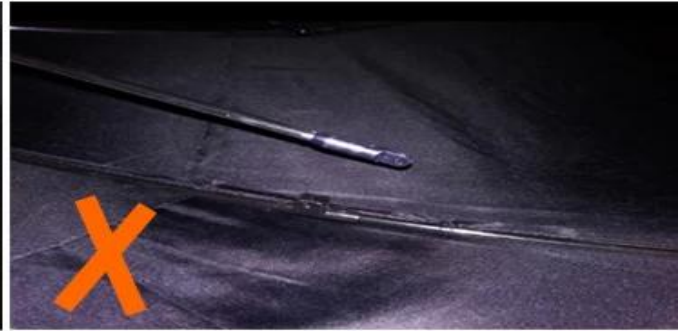

24 Dec 2018 02:24

K***+
ES

★★★★☆

Color: Black Ships From: China Logistics: TNT

One the metals/ribs broke after one day of use, with just light rain
no wind. Very disappointing!

24 Dec 2018 02:24

ours

others