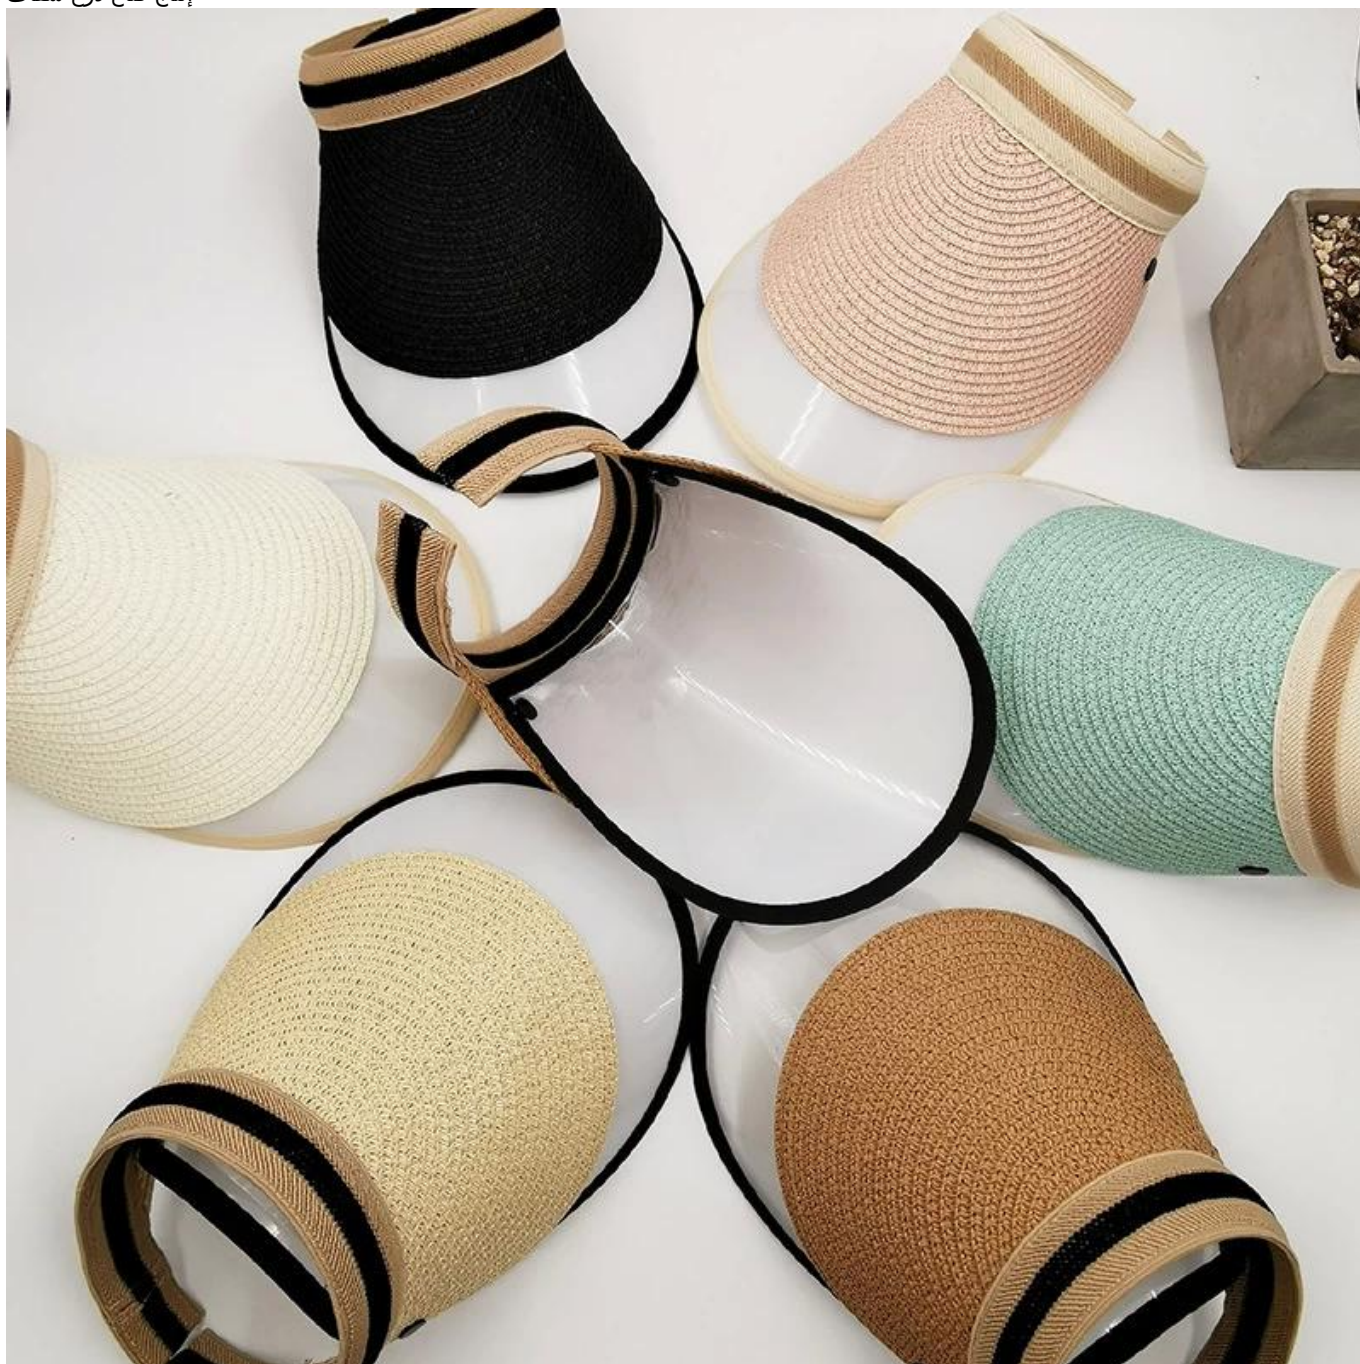

Seller Discount

On all products

Time left until promotion ends: 7d 0h 0m

[Shop Now](#) ▶

All details, please check it as coupon.

صور مفصلة

إنتاج قناع درع شفاف

DETAIL VIEW