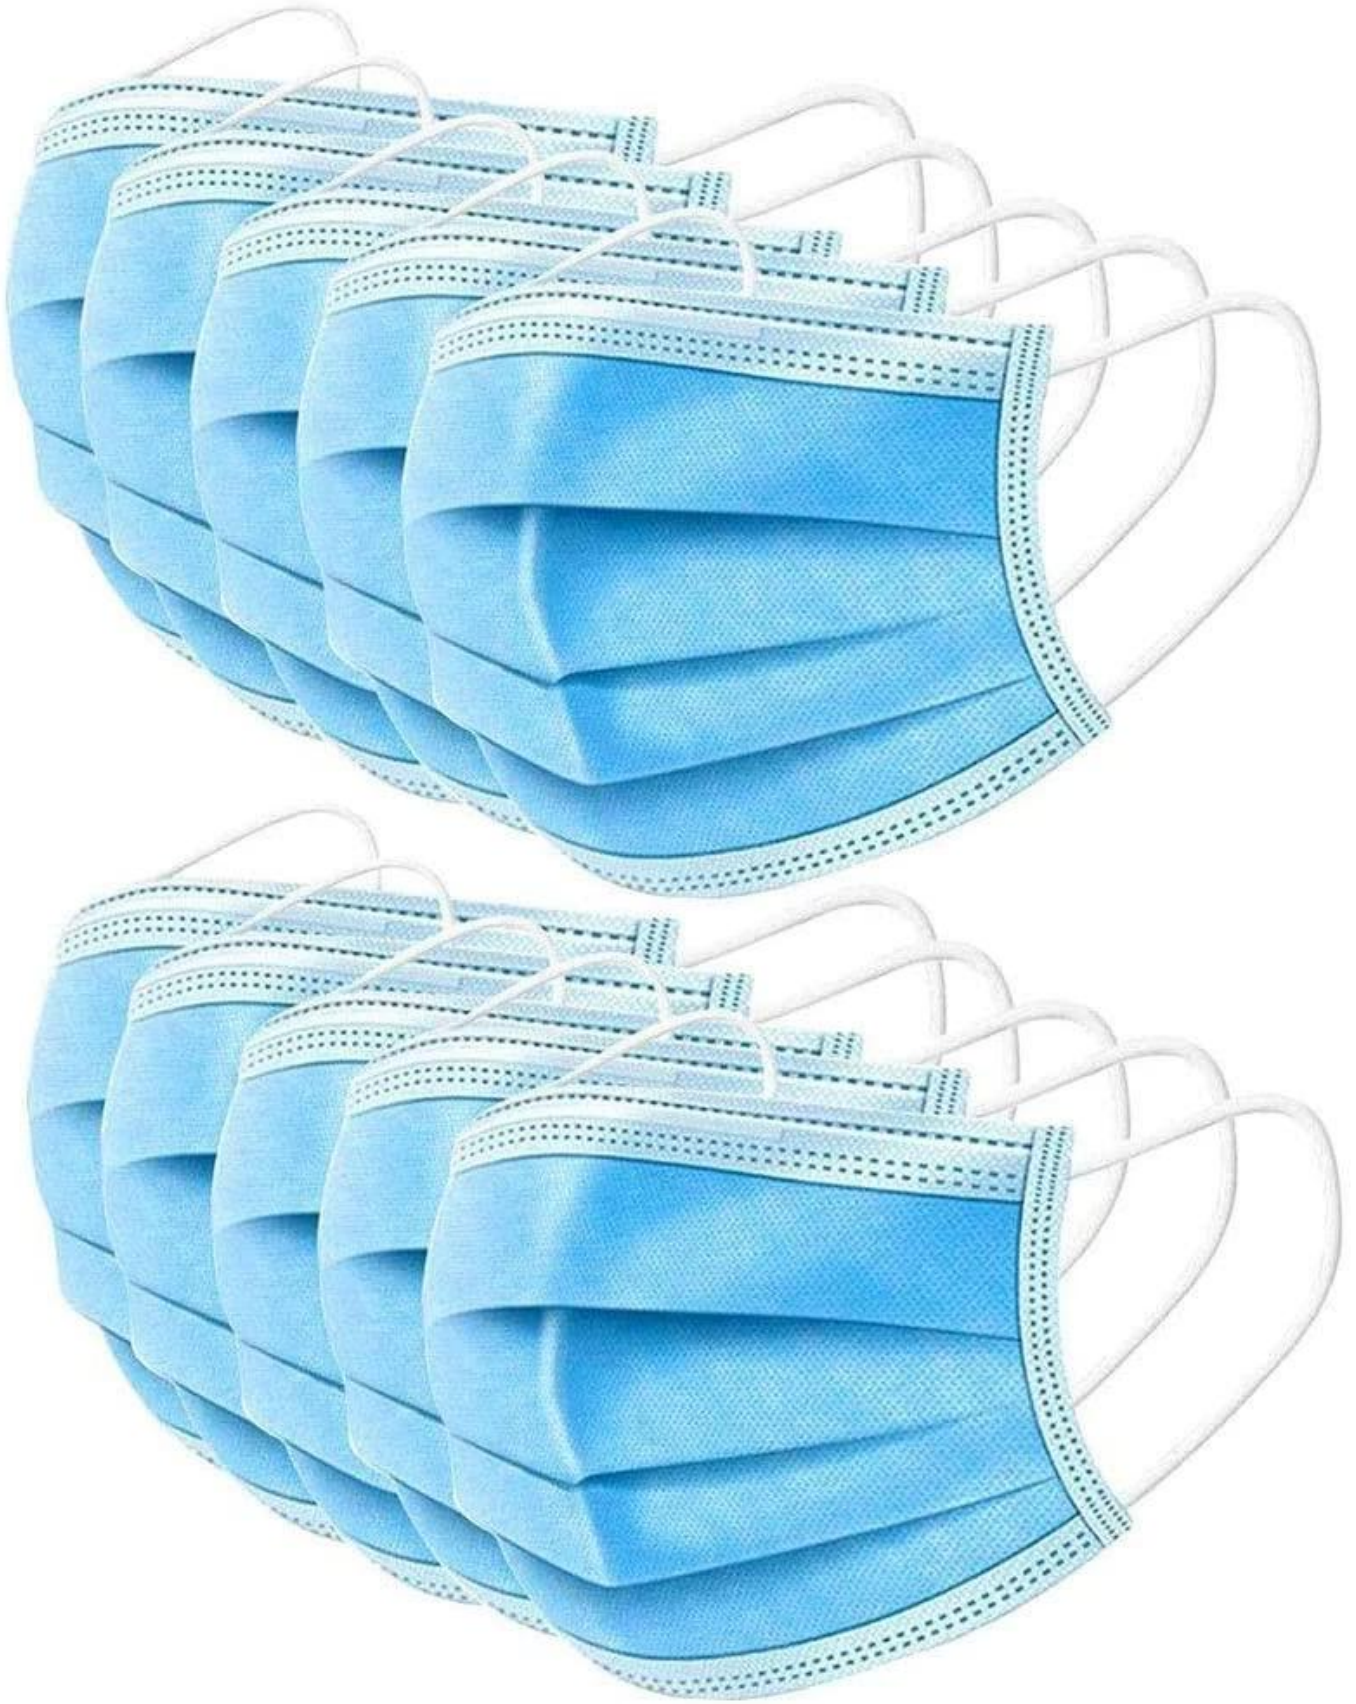

مع حلقة أذن مريحة 3-Ply أقنعة - CE FDA قناع الوجه القابل للتصرف

Soft Fabric

Non-woven fabric, moisture-proof, breathable, non-toxic, non irritating, soft and comfortable

Ear Band Design

Easy to use and easy to carry

3-layer of Defense

- PP non-woven fabric
- Polypropylene melt-blown non-woven fabric
- PP non-woven fabric

□□□

Seller Discount
On all products

Time left until promotion ends: 7d 0h 0m

[Shop Now ▶](#)

All details, please check it as coupon.