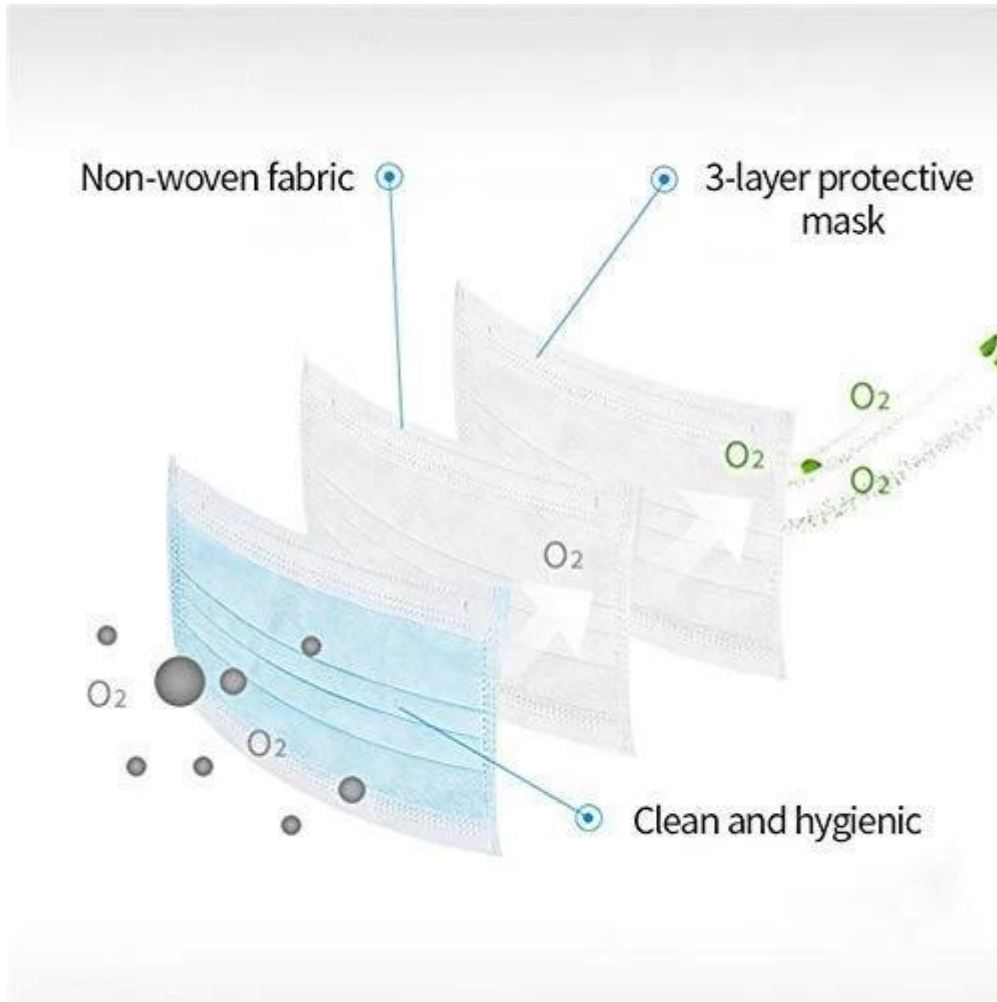

مع حلقة أذن مريحة 3-Ply أقنعة - CE FDA قناع الوجه القابل للتصرف

Soft Fabric

Non-woven fabric, moisture-proof, breathable, non-toxic, non irritating, soft and comfortable

Ear Band Design

Easy to use and easy to carry

3-layer of Defense

- PP non-woven fabric
- Polypropylene melt-blown non-woven fabric
- PP non-woven fabric

□□□

Seller Discount
On all products

Time left until promotion ends: 7d 0h 0m

[Shop Now ▶](#)

All details, please check it as coupon.

mass production
inspection packing

05

shipment

PRODUCTION PROCEDURES

1. EDGE STITCH

2. CUT FABRIC

3. SEWING

4. TIP ASSEMBLY