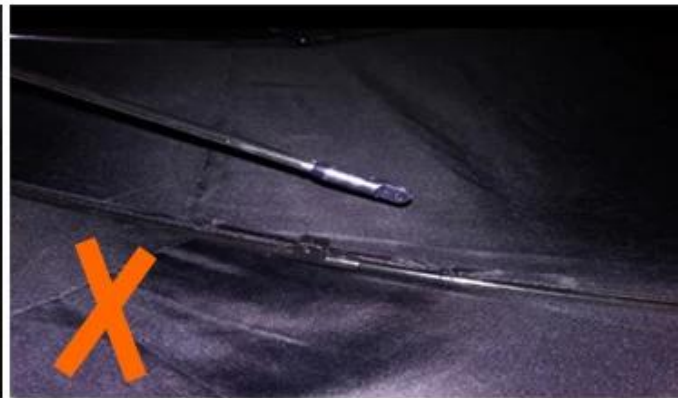

K***
ES

★☆☆☆☆

Color: Black Ships From: China Logistics: TNT

One the metals/ribs broke after one day of use, with just light rain no wind. Very disappointing!

24 Dec 2018 02:24

ours

others

OEM PROCESS