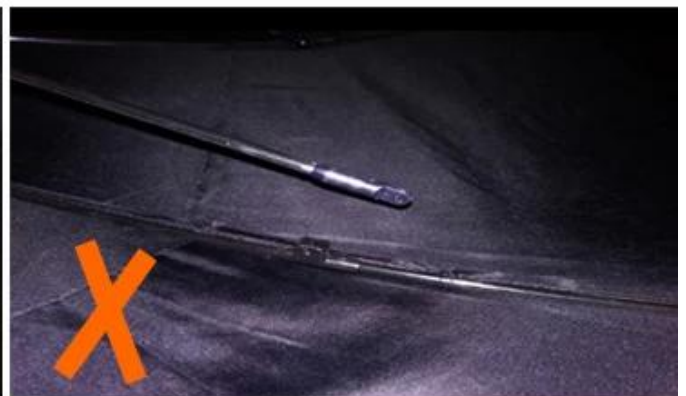

24 Dec 2018 02:24

4***
ES

★★★★☆

Color: Black Ships From: China Logistics: TNT

One the metals/ribs broke after one day of use, with just light rain no wind. Very disappointing!

24 Dec 2018 02:24

ours

others