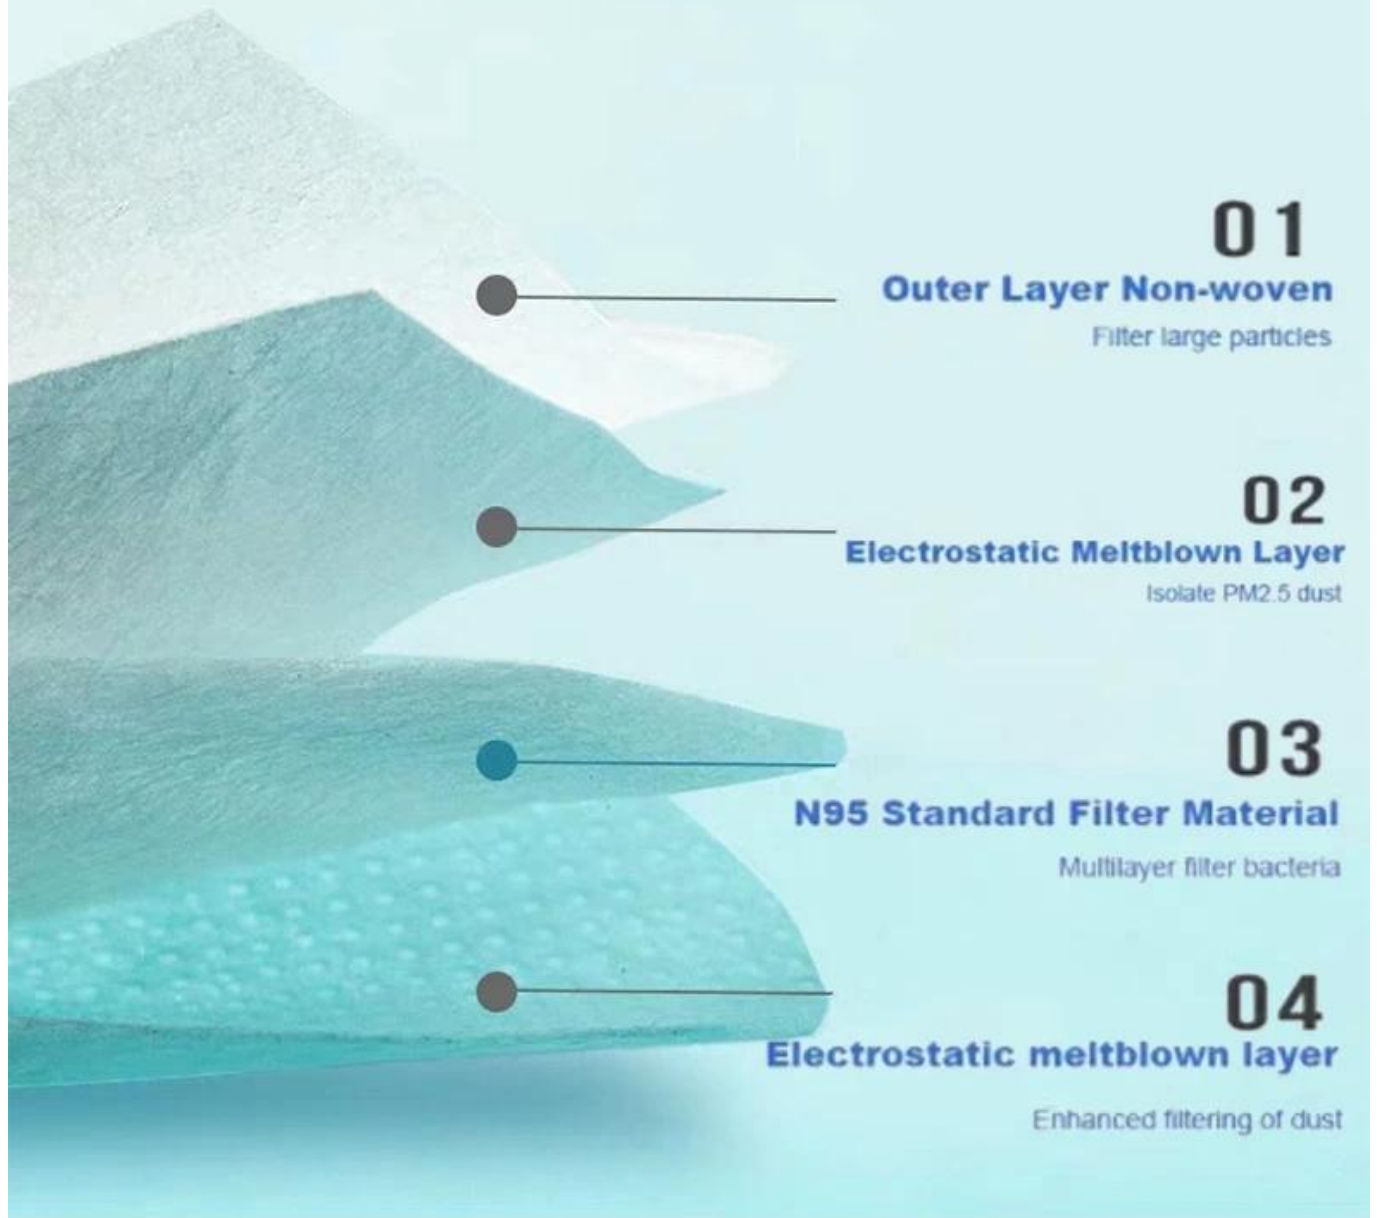

واقية CE Kn95 غير المنسوجة قناع الوجه PP يمكن التخلص منها

KN95 PROTECTIVE MASK

EFFICIENT MELTBLOWN MATERIALS

4 LAYERS OF PROTECTIVE FILTERING
FOR SAFER BREATHING PROTECTION

01

Outer Layer Non-woven

Filter large particles

02

Electrostatic Meltblown Layer

Isolate PM2.5 dust

03

N95 Standard Filter Material

Multilayer filter bacteria

04

Electrostatic meltblown layer

Enhanced filtering of dust

DRIP TEST

HIGH-QUALITY NON-WOVEN MATERIAL,
SMALL BREATHING POWER, EFFECTIVE ISOLATION

BURNING TEST

AFTER THE MELT-BLOWN CLOTH IS BURNED
IT SHOWS A BRUSHED SHAPE OF TRANSPARENT
HOT MELT ADHESIVE

mass production
inspection packing

05

shipment

PRODUCTION PROCEDURES

1. EDGE STITCH

2. CUT FABRIC

3. SEWING

4. TIP ASSEMBLY