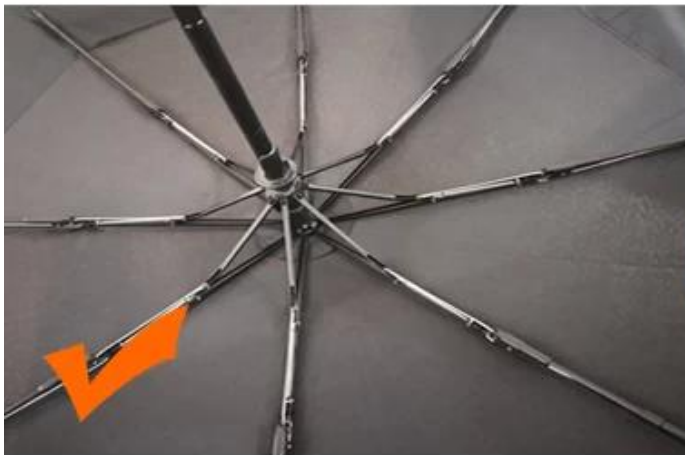

S***
FR

★★★★★

Ships From: China Logistics: TNT

I really like this umbrella. It is sturdy, it can be opened or closed with just a press.
And more importantly, almost instant dry by just shaking.

24 Dec 2018 02:24

K***
ES

★☆☆☆☆

Color: Black Ships From: China Logistics: TNT

One the metals/ribs broke after one day of use, with just light rain
no wind. Very disappointing!

24 Dec 2018 02:24

ours