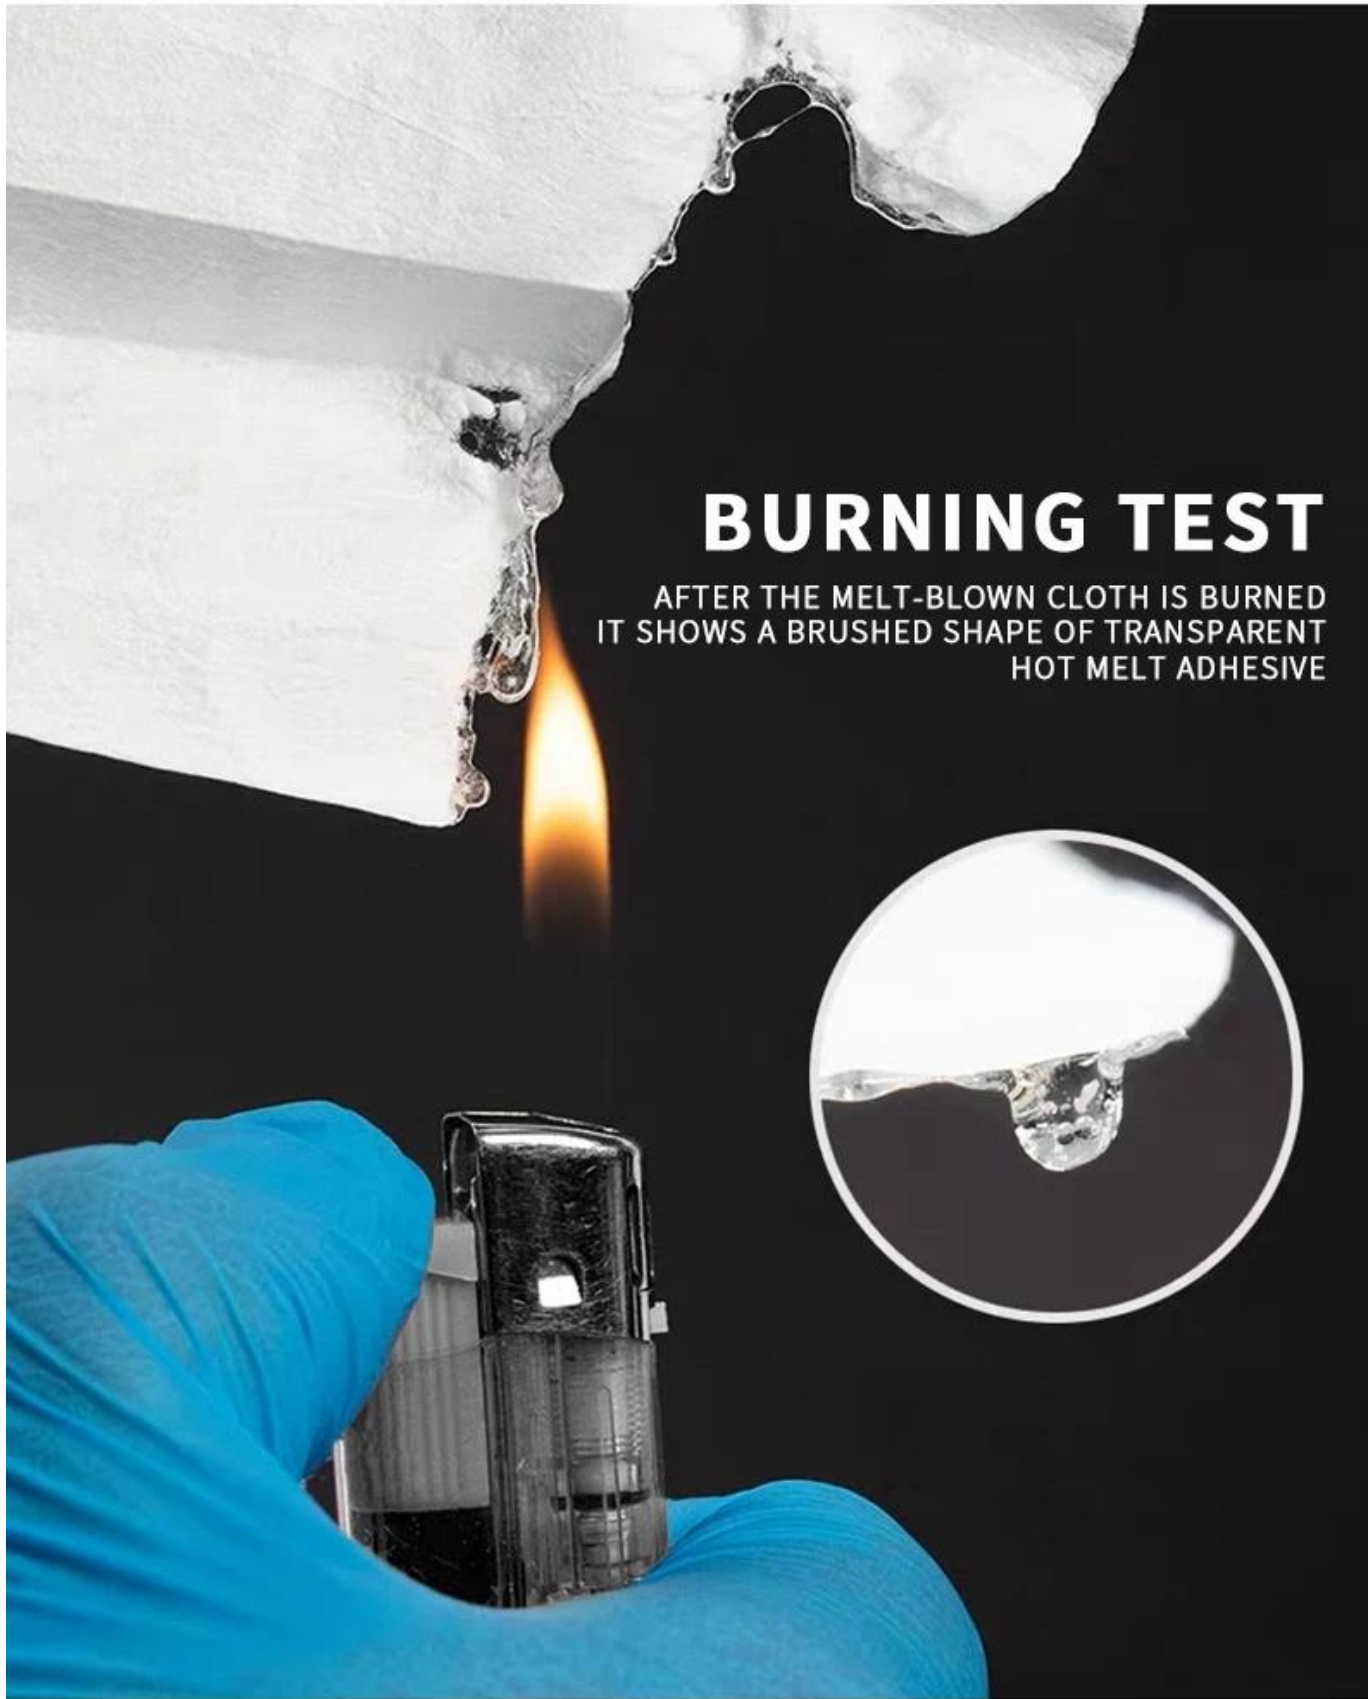

واقية CE Kn95 غير المنسوجة قناع الوجه PP يمكن التخلص منها

KN95 PROTECTIVE MASK

EFFICIENT MELTBLOWN MATERIALS

4 LAYERS OF PROTECTIVE FILTERING
FOR SAFER BREATHING PROTECTION

01

Outer Layer Non-woven

Filter large particles

02

Electrostatic Meltblown Layer

Isolate PM2.5 dust

03

N95 Standard Filter Material

Multilayer filter bacteria

04

Electrostatic meltblown layer

Enhanced filtering of dust

DRIP TEST

HIGH-QUALITY NON-WOVEN MATERIAL,
SMALL BREATHING POWER, EFFECTIVE ISOLATION

BURNING TEST

AFTER THE MELT-BLOWN CLOTH IS BURNED
IT SHOWS A BRUSHED SHAPE OF TRANSPARENT
HOT MELT ADHESIVE

PRODUCT DETAILS

01

HIGH-EFFICIENCY
MELT-BLOWN
CLOTH FILTER MATERIAL

02

PLASTIC SOFT NOSE CLIP,
FITS THE BRIDGE OF THE
NOSE TO PREVENT FOGGING
OF THE GLASSES AND BLOCK
THE INTRUSION OF
POLLUTION FROM ABOVE.