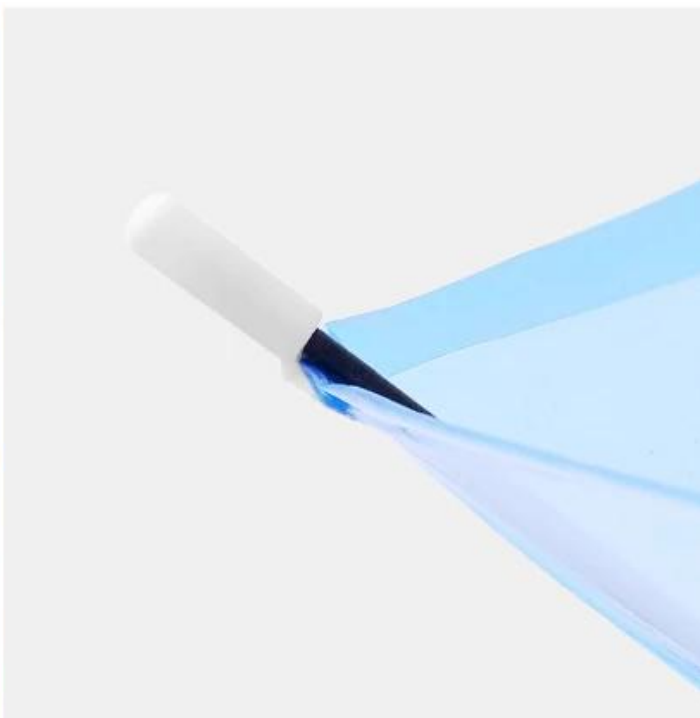

|            |                    |
|------------|--------------------|
| Brand Name | Lotus              |
| Color      | Multi-colors       |
| Handle     | Plastic Handle     |
| Style      | Straight Umbrella  |
| Printing   | Customer's Logo    |
| Size       | 100cm              |
| Shaft      | Black Plated Shaft |
| Fabric     | POE Fabric         |
| MOQ        | 2pcs               |

100CM

7CM

83CM