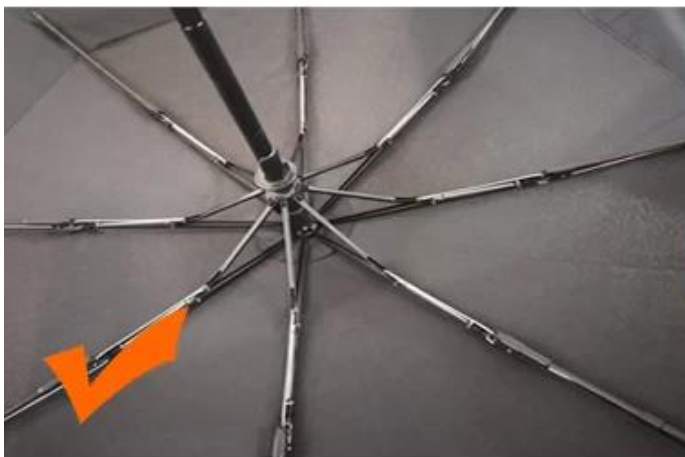

WHY CHOOSE US?

S***
FR

★★★★★

Ships From: China Logistics: TNT

I really like this umbrella. It is sturdy, it can be opened or closed with just a press. And more importantly, almost instant dry by just shaking.

24 Dec 2018 02:24

K***
ES

★★★★★

Color: Black Ships From: China Logistics: TNT

One the metals/ribs broke after one day of use, with just light rain no wind. Very disappointing!

24 Dec 2018 02:24

ours

others

Shaoxing Lotus Umbrella Co., Ltd

Address: Shaoxing, Zhejiang

Shaoxing Lotus Umbrella Co., Ltd Amberla Zhejiang