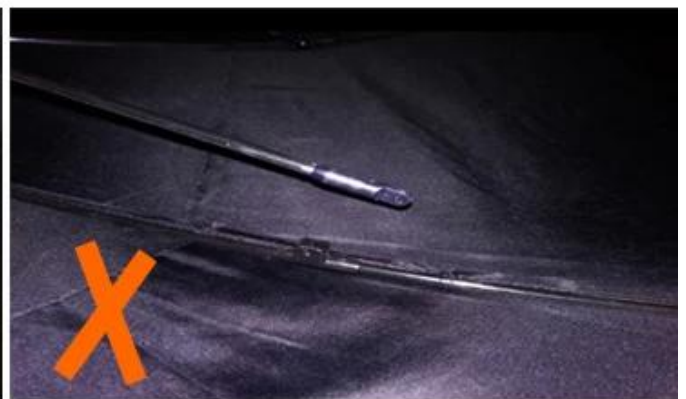

24 Dec 2018 02:24

K\*\*\*  
ES

★★★★★

Color: Black Ships From: China Logistics: TNT

One the metals/ribs broke after one day of use, with just light rain no wind. Very disappointing!

24 Dec 2018 02:24

ours

others