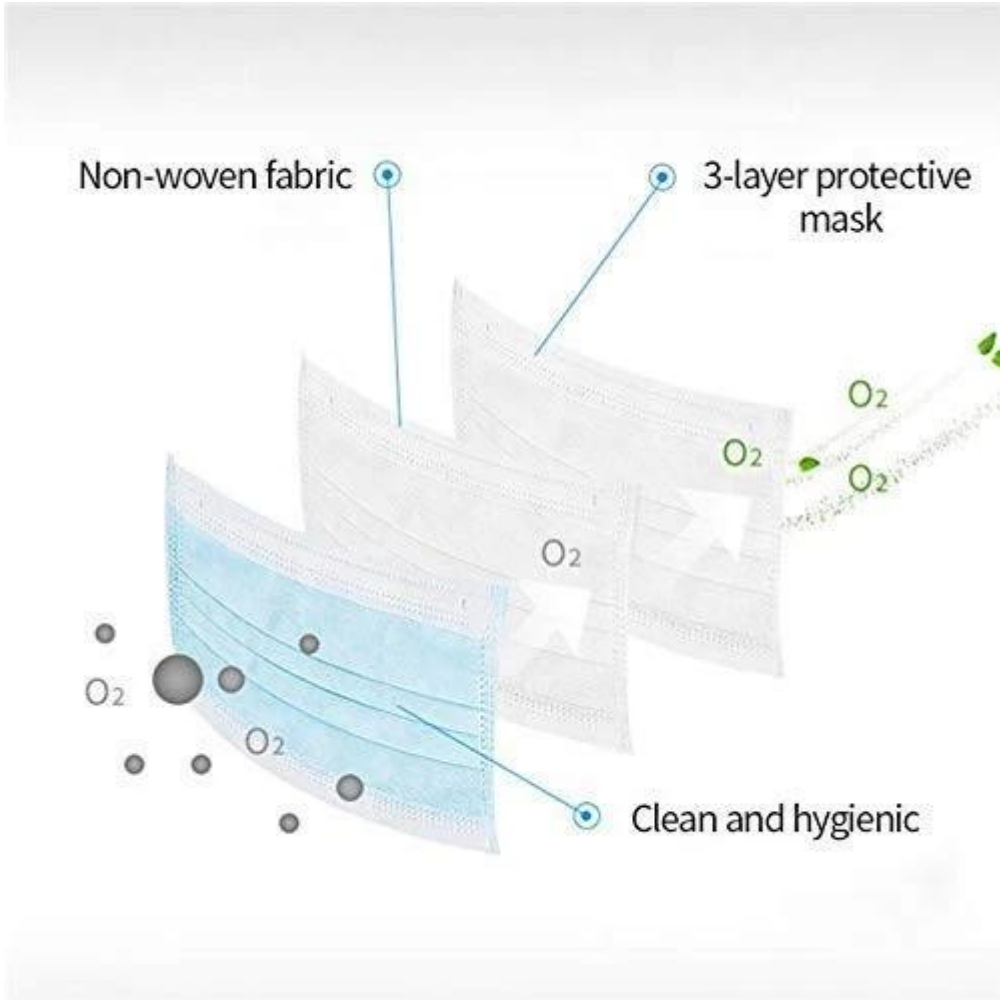

مع حلقة أذن مريحة 3-Ply أقنعة - CE FDA قناع الوجه القابل للتصرف

Soft Fabric

Non-woven fabric, moisture-proof, breathable, non-toxic, non irritating, soft and comfortable

Ear Band Design

Easy to use and easy to carry

3-layer of Defense

PP non-woven fabric

Polypropylene melt-blown non-woven fabric

PP non-woven fabric

□□□

Seller Discount
On all products

Time left until promotion ends: 7d 0h 0m

[Shop Now](#) ▶