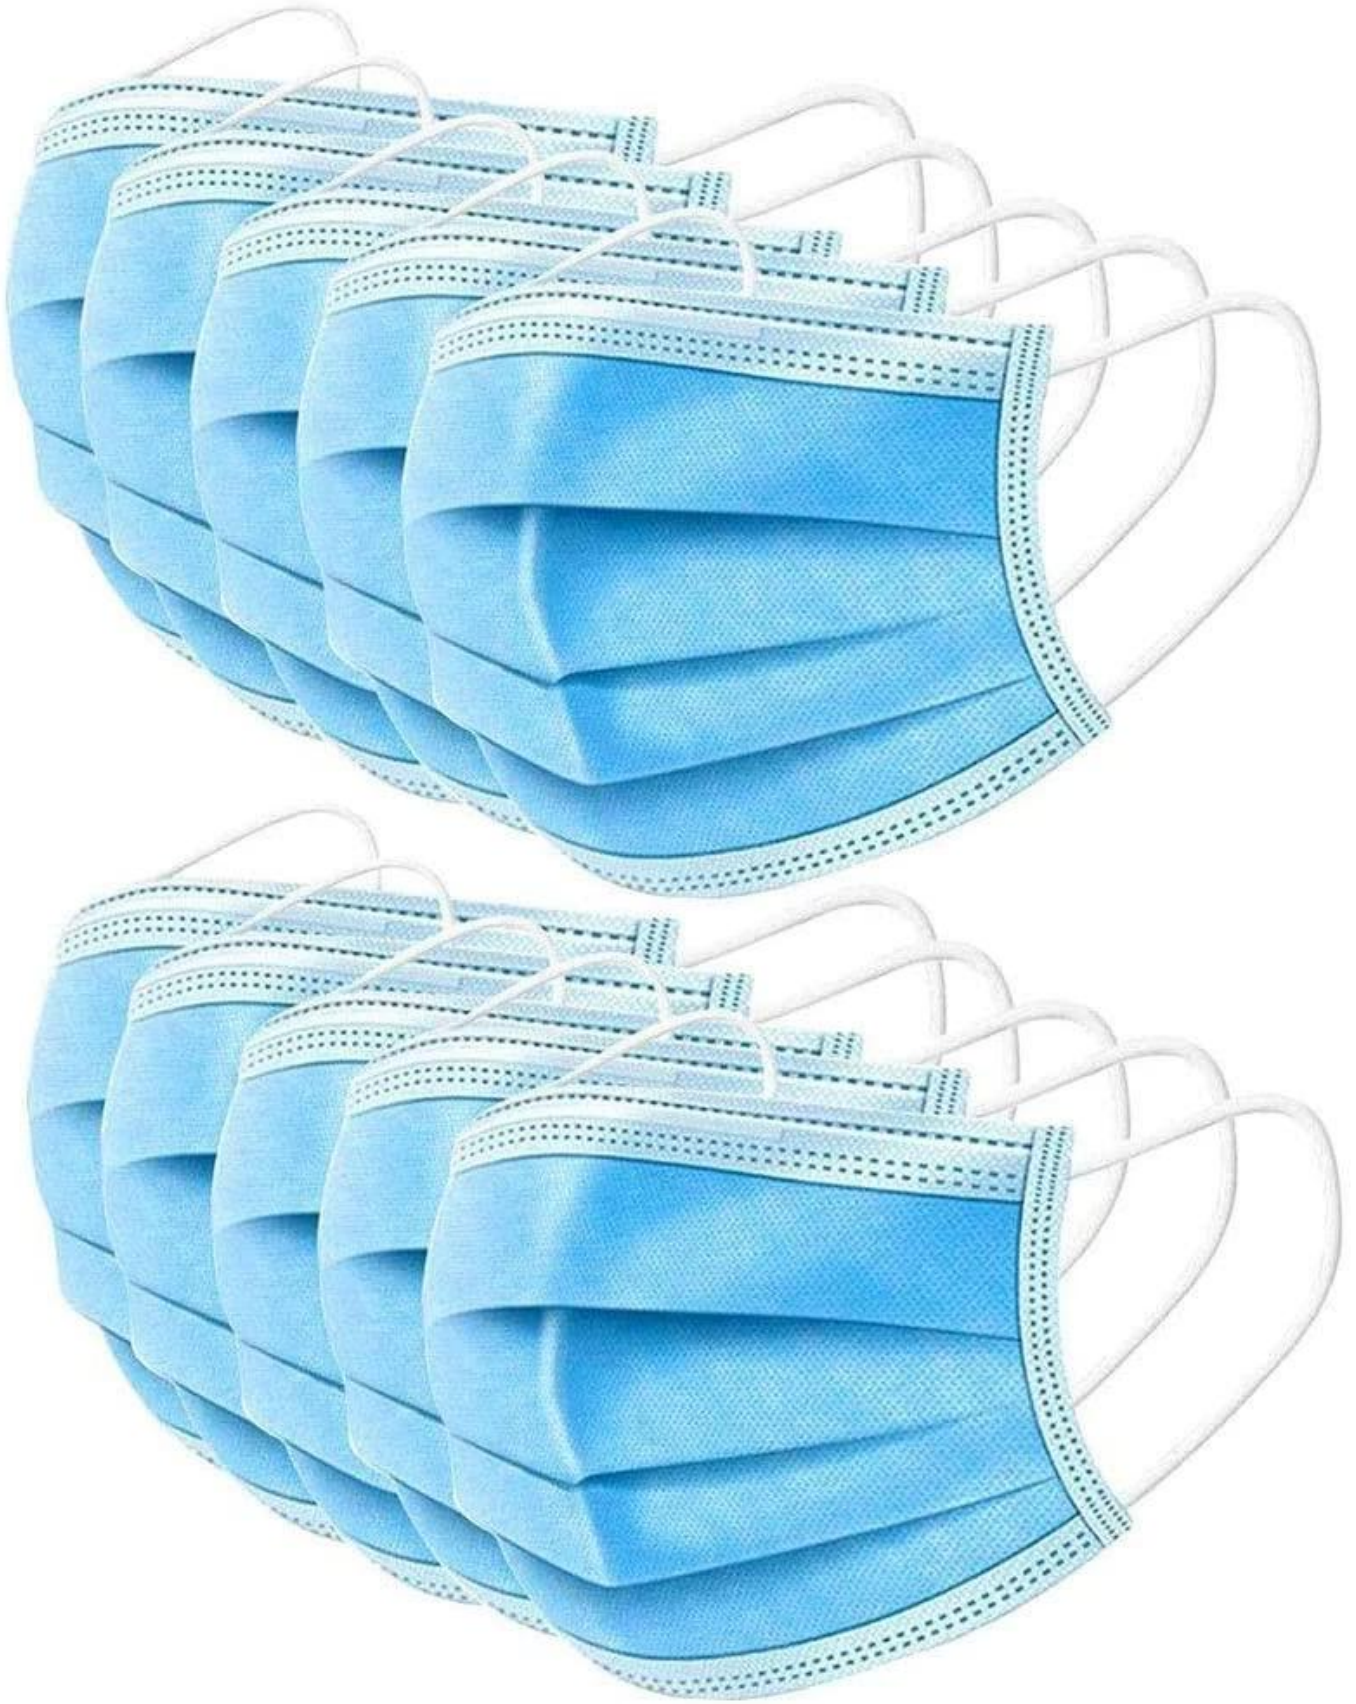

مع حلقة أذن مريحة 3-Ply أقنعة - CE FDA قناع الوجه القابل للتصرف

Soft Fabric

Non-woven fabric, moisture-proof, breathable, non-toxic, non irritating, soft and comfortable

Ear Band Design

Easy to use and easy to carry

3-layer of Defense

PP non-woven fabric

Polypropylene melt-blown non-woven fabric

PP non-woven fabric

□□□

Seller Discount
On all products

Time left until promotion ends: 7d 0h 0m

[Shop Now](#) ▶