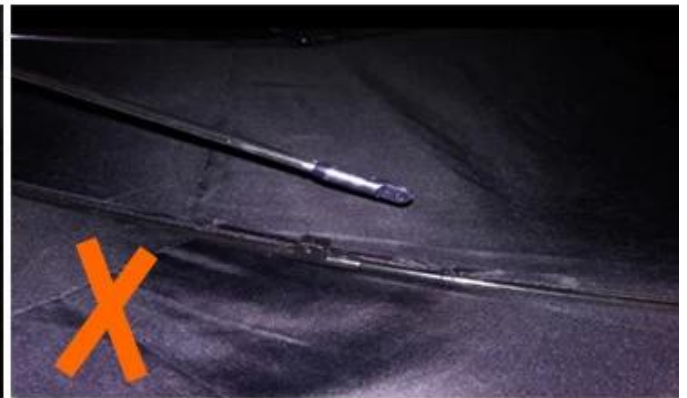

24 Dec 2018 02:24

K***
ES

★☆☆☆☆

Color: Black Ships From: China Logistics: TNT

One the metals/ribs broke after one day of use, with just light rain
no wind. Very disappointing!

24 Dec 2018 02:24

ours

others