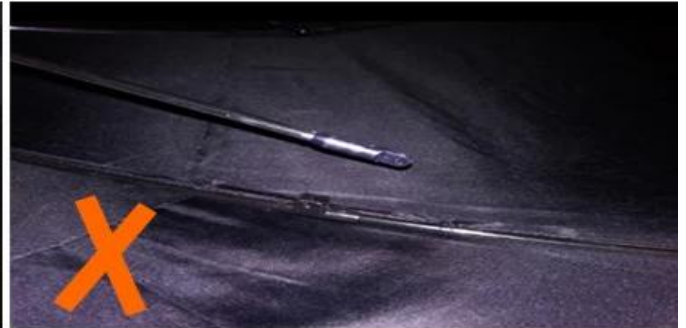

24 Dec 2018 02:24

K***+
ES

★★★★☆

Color: Black Ships From: China Logistics: TNT

One the metals/ribs broke after one day of use, with just light rain
no wind. Very disappointing!

24 Dec 2018 02:24

ours

others