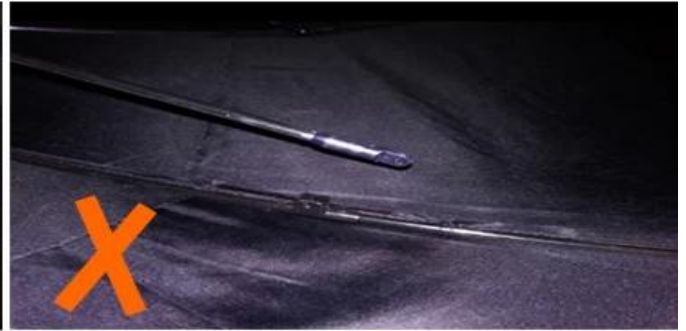

24 Dec 2018 02:24

K***+
ES

★★★★★

Color: Black Ships From: China Logistics: TNT

One the metals/ribs broke after one day of use, with just light rain
no wind. Very disappointing!

24 Dec 2018 02:24

ours

others