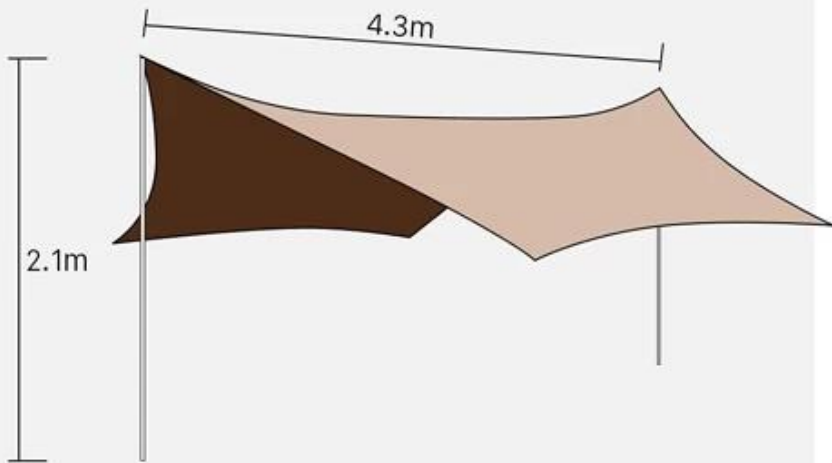

Product name	Awning
Usage	Outdoor Camping Hiking Travelling
Color	Customized
Pole	Fiberglass
Feature	Portable
Keyword	Outdoor Camping Shelter
Material	Polyester
Packing Size	62*48*38cm/6pcs
Packing Weight	17kg/6pcs
Design	OEM Welcomed
Payment Terms	L/C, T/T, Western Union
Trade Terms	EXW, FOB(Ningbo, shanghai)

42*18*17cm

2.55kg

PU3000 Waterproof and Good Opacity

RIPSTOP 150D Oxford Cloth