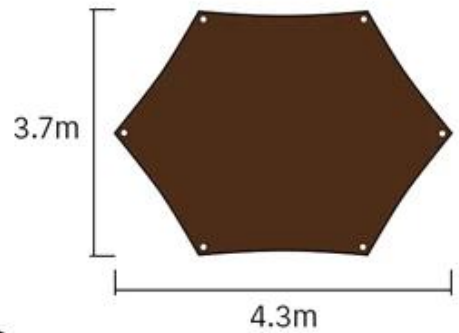

Product name	Awning
Usage	Outdoor Camping Hiking Travelling
Color	Customized
Pole	Fiberglass
Feature	Portable
Keyword	Outdoor Camping Shelter
Material	Polyester
Packing Size	62*48*38cm/6pcs
Packing Weight	17kg/6pcs
Design	OEM Welcomed
Payment Terms	L/C, T/T, Western Union
Trade Terms	EXW, FOB(Ningbo, shanghai)

42*18*17cm

2.55kg

PU3000 Waterproof and Good Opacity

RIPSTOP 150D Oxford Cloth