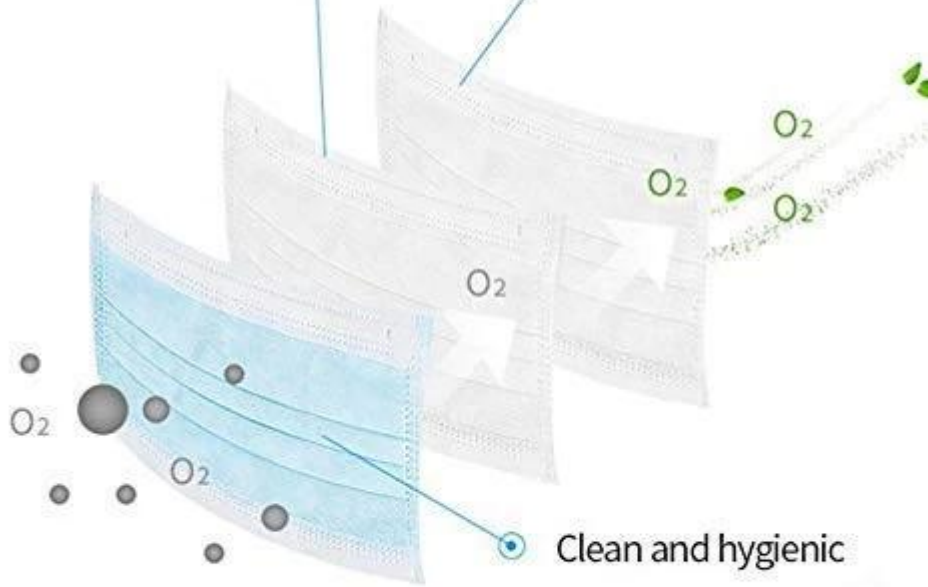

مكافحة الفيروسات القابل للتصرف غير المنسوجة قناع الوجه نصف قابلة للطي للاستخدام الطبي الذاتي

Non-woven fabric

3-layer protective mask

Clean and hygienic

Non-woven fabric

3-layer protective mask

Clean and hygienic

Soft Fabric

Non-woven fabric, moisture-proof, breathable, non-toxic, non irritating, soft and comfortable

Ear Band Design

Easy to use and easy to carry

HOW TO USE:

-  1. Pull an extend the mask with two hands and be sure the nose clip is upward.
-  2. Hold the mask on the face and pull the elastic band to the ears.
-  3. Press the nose clip to fit the shape of the nose.
-  4. Do not reuse.

shipment

PRODUCTION PROCEDURES

1. EDGE STITCH

2. CUT FABRIC

3. SEWING

4. TIP ASSEMBLY

5. SEW UP

6. QUALITY CHECK