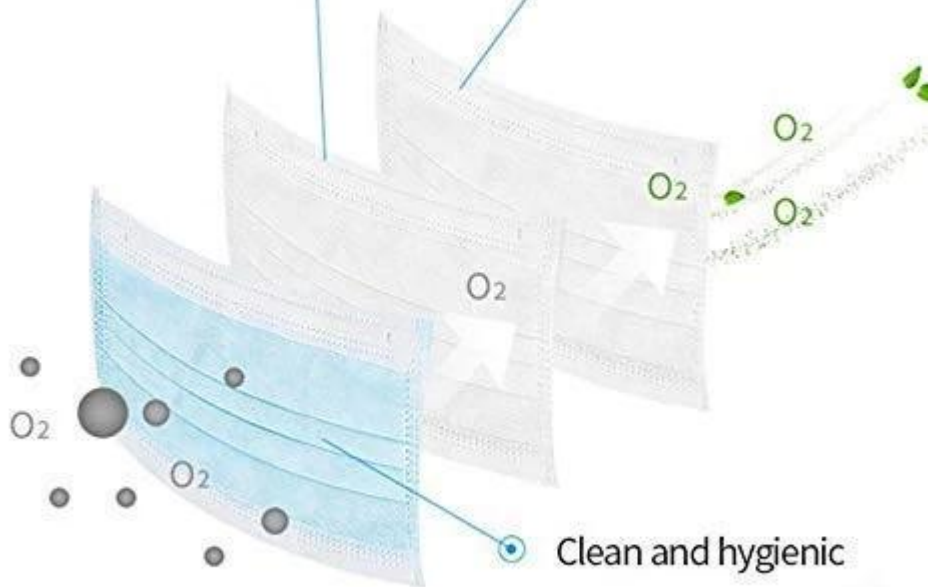

مكافحة الفيروسات القابل للتصرف غير المنسوجة قناع الوجه نصف قابلة للطي للاستخدام الطبي الذاتي

Non-woven fabric

3-layer protective mask

Clean and hygienic

Non-woven fabric

3-layer protective mask

Clean and hygienic

Soft Fabric

Non-woven fabric, moisture-proof, breathable, non-toxic, non irritating, soft and comfortable

Ear Band Design

Easy to use and easy to carry

HOW TO USE:

-  1. Pull an extend the mask with two hands and be sure the nose clip is upward.
-  2. Hold the mask on the face and pull the elastic band to the ears.
-  3. Press the nose clip to fit the shape of the nose.
-  4. Do not reuse.

shipment

PRODUCTION PROCEDURES

1. EDGE STITCH

2. CUT FABRIC

3. SEWING

4. TIP ASSEMBLY

5. SEW UP

6. QUALITY CHECK