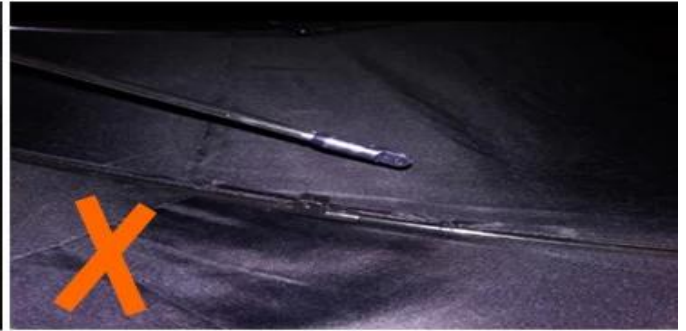

معلومات الشركة

شاوشينغ لوتس مظلة المحدودة ، الشركة المصنعة المهنية والسرد التجاري، انتاج وتصدير جميع أنواع المظلات لأكثر من 15 سنة. بما في ذلك مظلة للطي ، مظلة على التوالي ، مظلة الأطفال ، مظلة الغولف ، مظلة الترويجية ، المظلات ، OEM نحن نؤيد النظام في الهواء الطلق وهلم جرا. يتم الانتهاء من جميع المظلات لدينا وفقا لشهادات ريتش وغيرها من الشهادات الدولية. وقد بيعت مظلات اللوتس إلى جميع أنحاء العالم ، بما في ذلك الألمانية والولايات المتحدة وكندا واليابان وإسبانيا والمملكة المتحدة والهند ودبي والبرازيل وجنوب أفريقيا وتايوان وغيرها من البلدان.